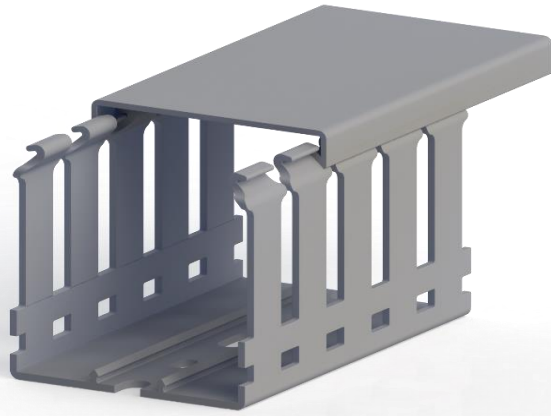

## KKD 6060 WS

Order		
RAL 7030 - Stone Grey	Wide Slot (8-12)	555 6060WS

Dimensions	
Length	2.000,00 mm
Width	60,00 mm
Height w/o cover	56,80 mm
Height w/ cover	60,00 mm

Technical Data			
Material	PVC	Package Qty.	12 pcs. x 2 mt.
Inflammability	UL 94 V0	Wire Fill Capacity	60%
Max. Service Temp.	60°C	Min. Service Temp.	-15°C